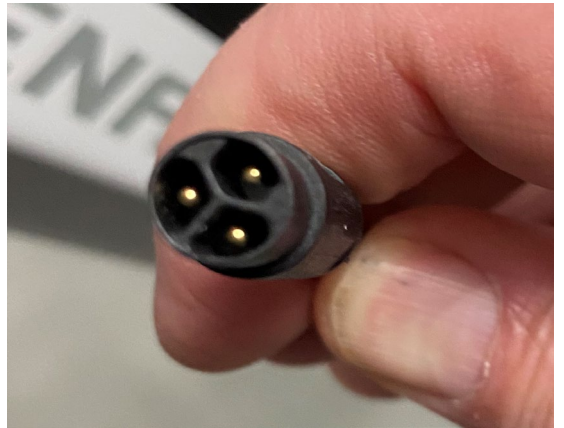

INSTRUCTION GUIDE FOR CHARGING BATTERY

Battery Charger- Must USE APPROVED CHARGER

CHARGING PORT COVER

UNCOVER CHARGING PORT

CHARGER PLUG -3 PIN

PLUG CHARGER into PORT on bicycle frame

CHARGER CONNECTED

Battery will take 3-5 hours to achieve full charge.